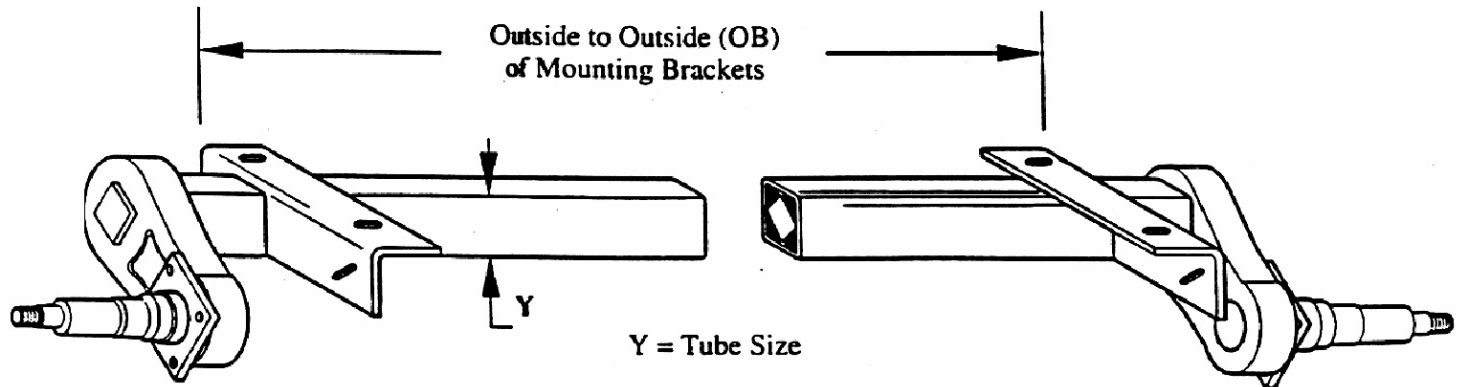

### 2000 lbs. Capacity torsion axle.

Complete torsion axle kit. Includes *equalizer* torsion axle with *accu-lube* bearing lubrication system, hubs with bearings (4 or 5 bolt) and mounting bolts. .

Painted 2000# torsion axle kit - \$195.